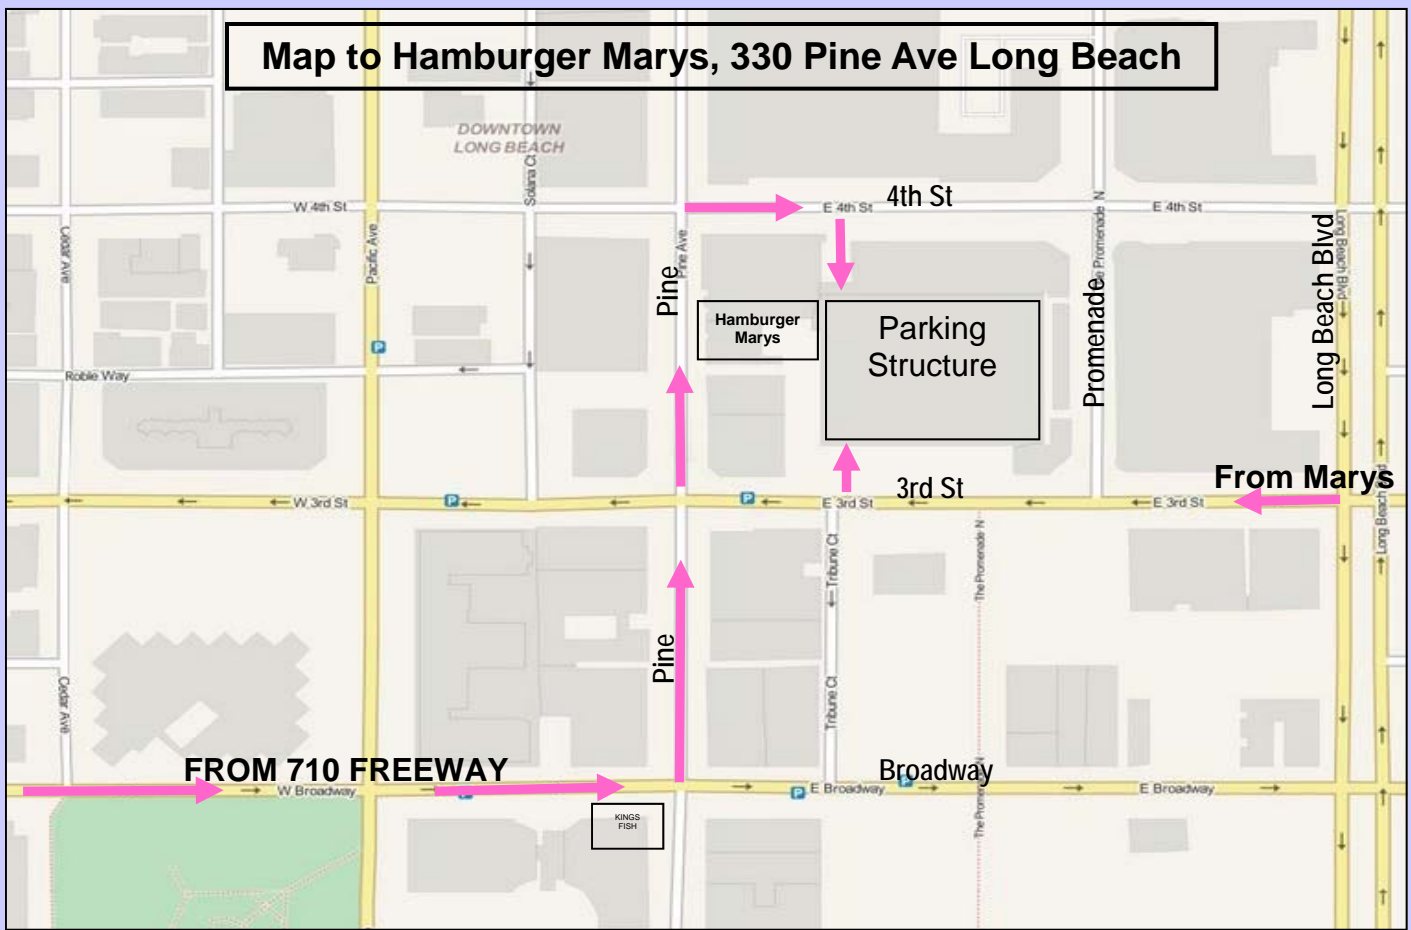

Map to Hamburger Marys, 330 Pine Ave Long Beach

Directions: 710 South to Downtown exit which puts you onto Broadway headed eastbound.
 Left turn on Pine Ave
 Club is on the Right
 Go to 4th St and turn right
 Turn right into driveway into Parking Structure
 Access to club from structure to alleyway to Pine

Directions From Broadway Hamburger Marys
 Alamitos to 3rd St and Left
PASS LONG BEACH BLVD
 LOOK for Parking Structure on the right and turn in driveway
 Access to club from structure to alleyway to Pine

Kiosk Machine for Cash Payments

4th St Parking Structure Entrance

3rd St Parking Structure Entrance